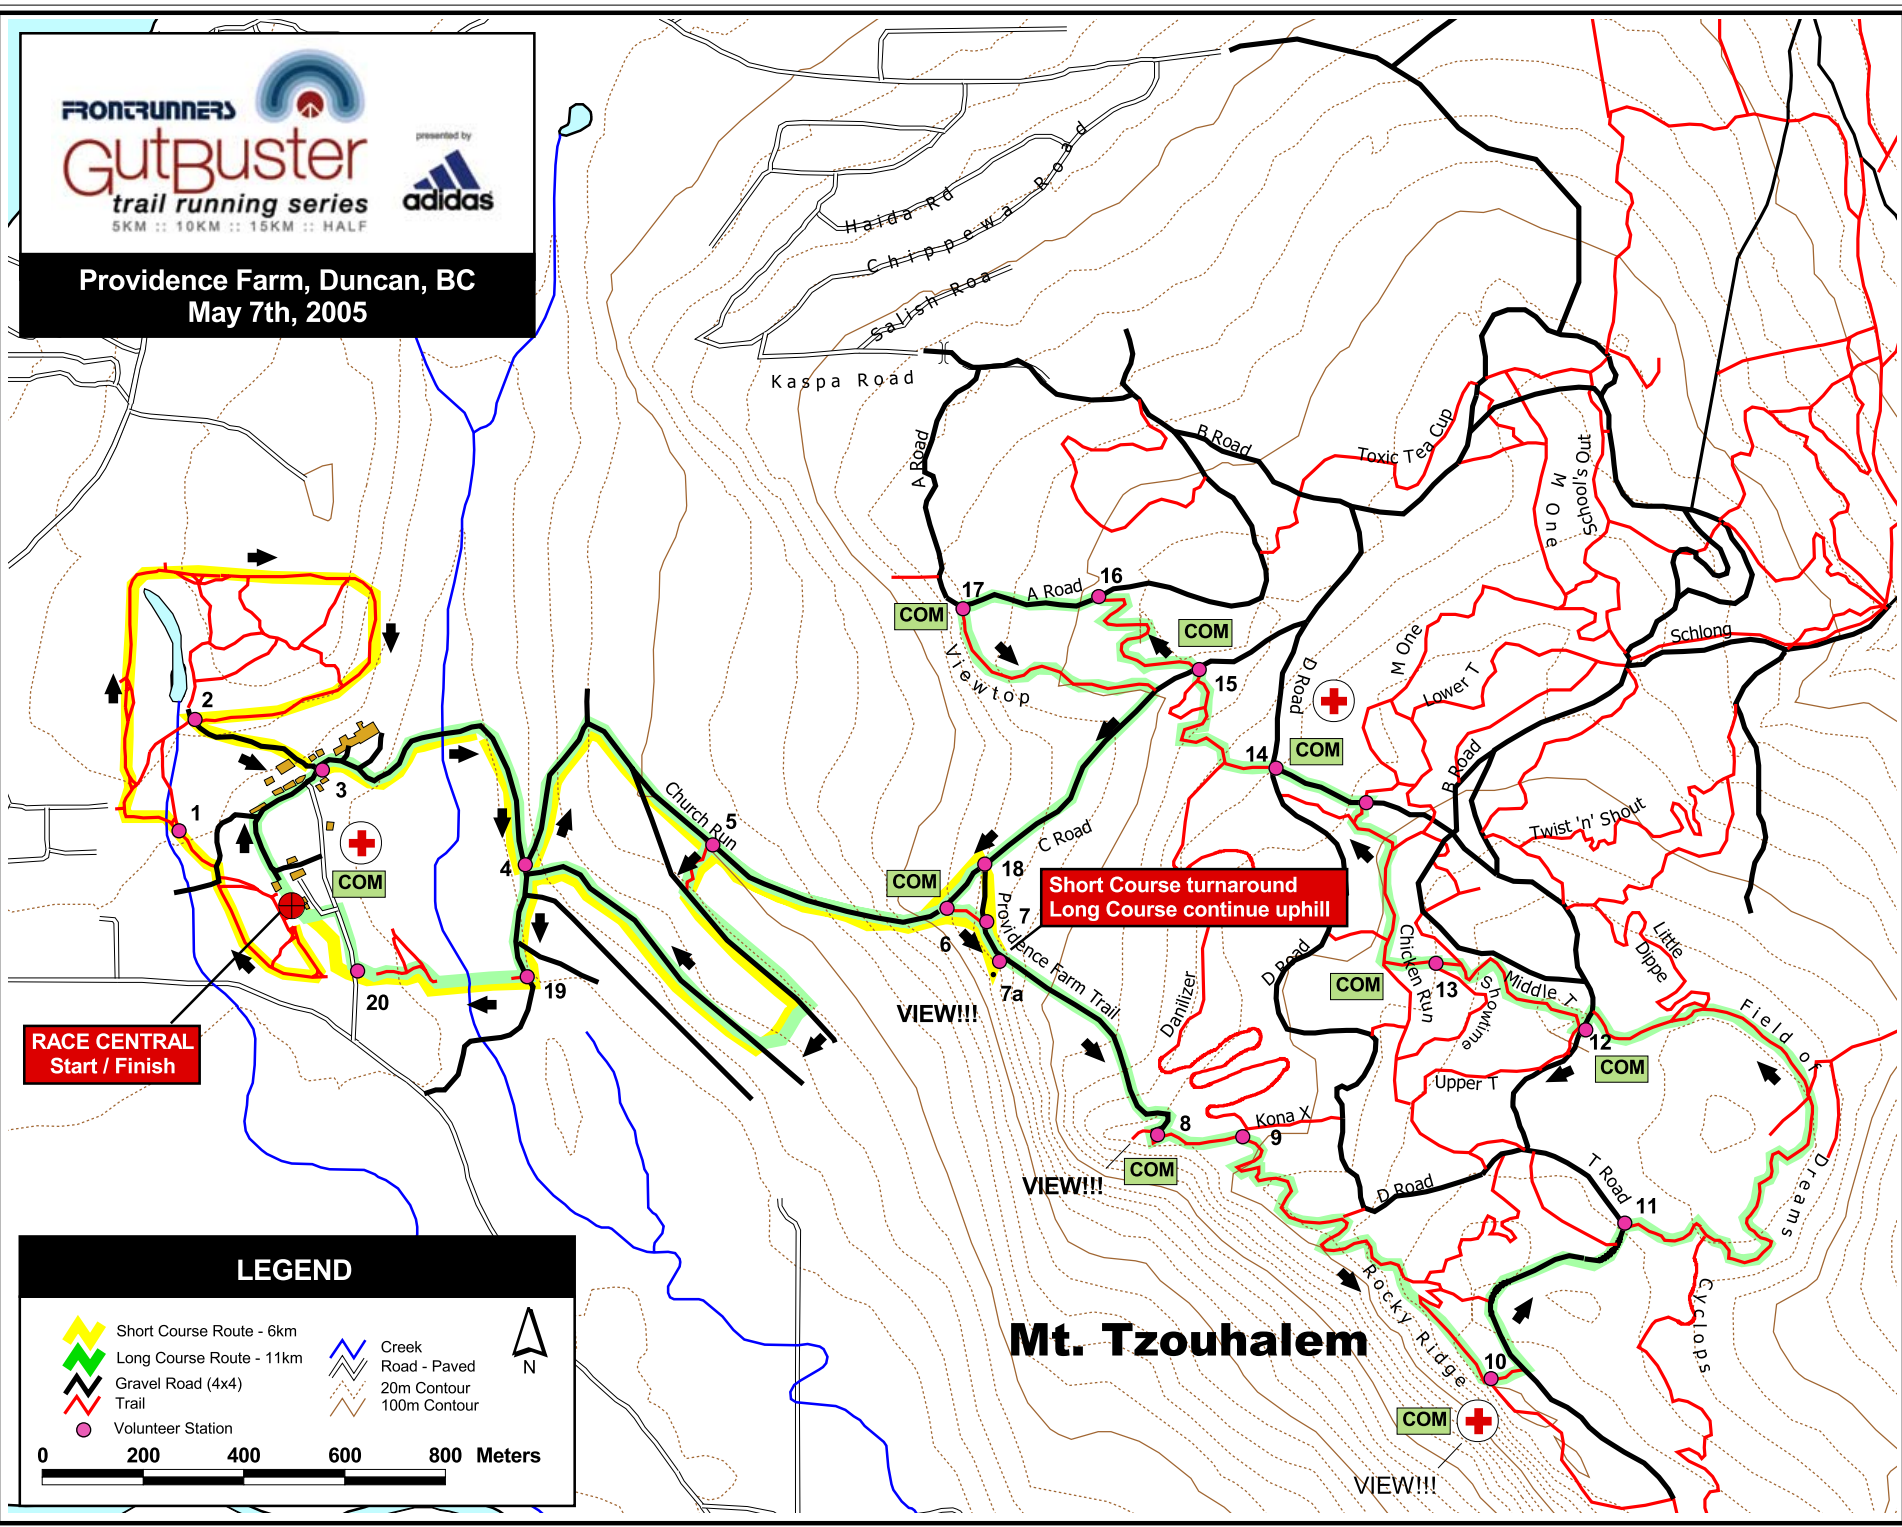

**Providence Farm, Duncan, BC**  
**May 7th, 2005**

**RACE CENTRAL**  
 Start / Finish

**Short Course turnaround**  
**Long Course continue uphill**

**LEGEND**

 Short Course Route - 6km	 Creek	
 Long Course Route - 11km	 Road - Paved	
 Gravel Road (4x4)	 20m Contour	
 Trail	 100m Contour	
 Volunteer Station		

0 200 400 600 800 Meters