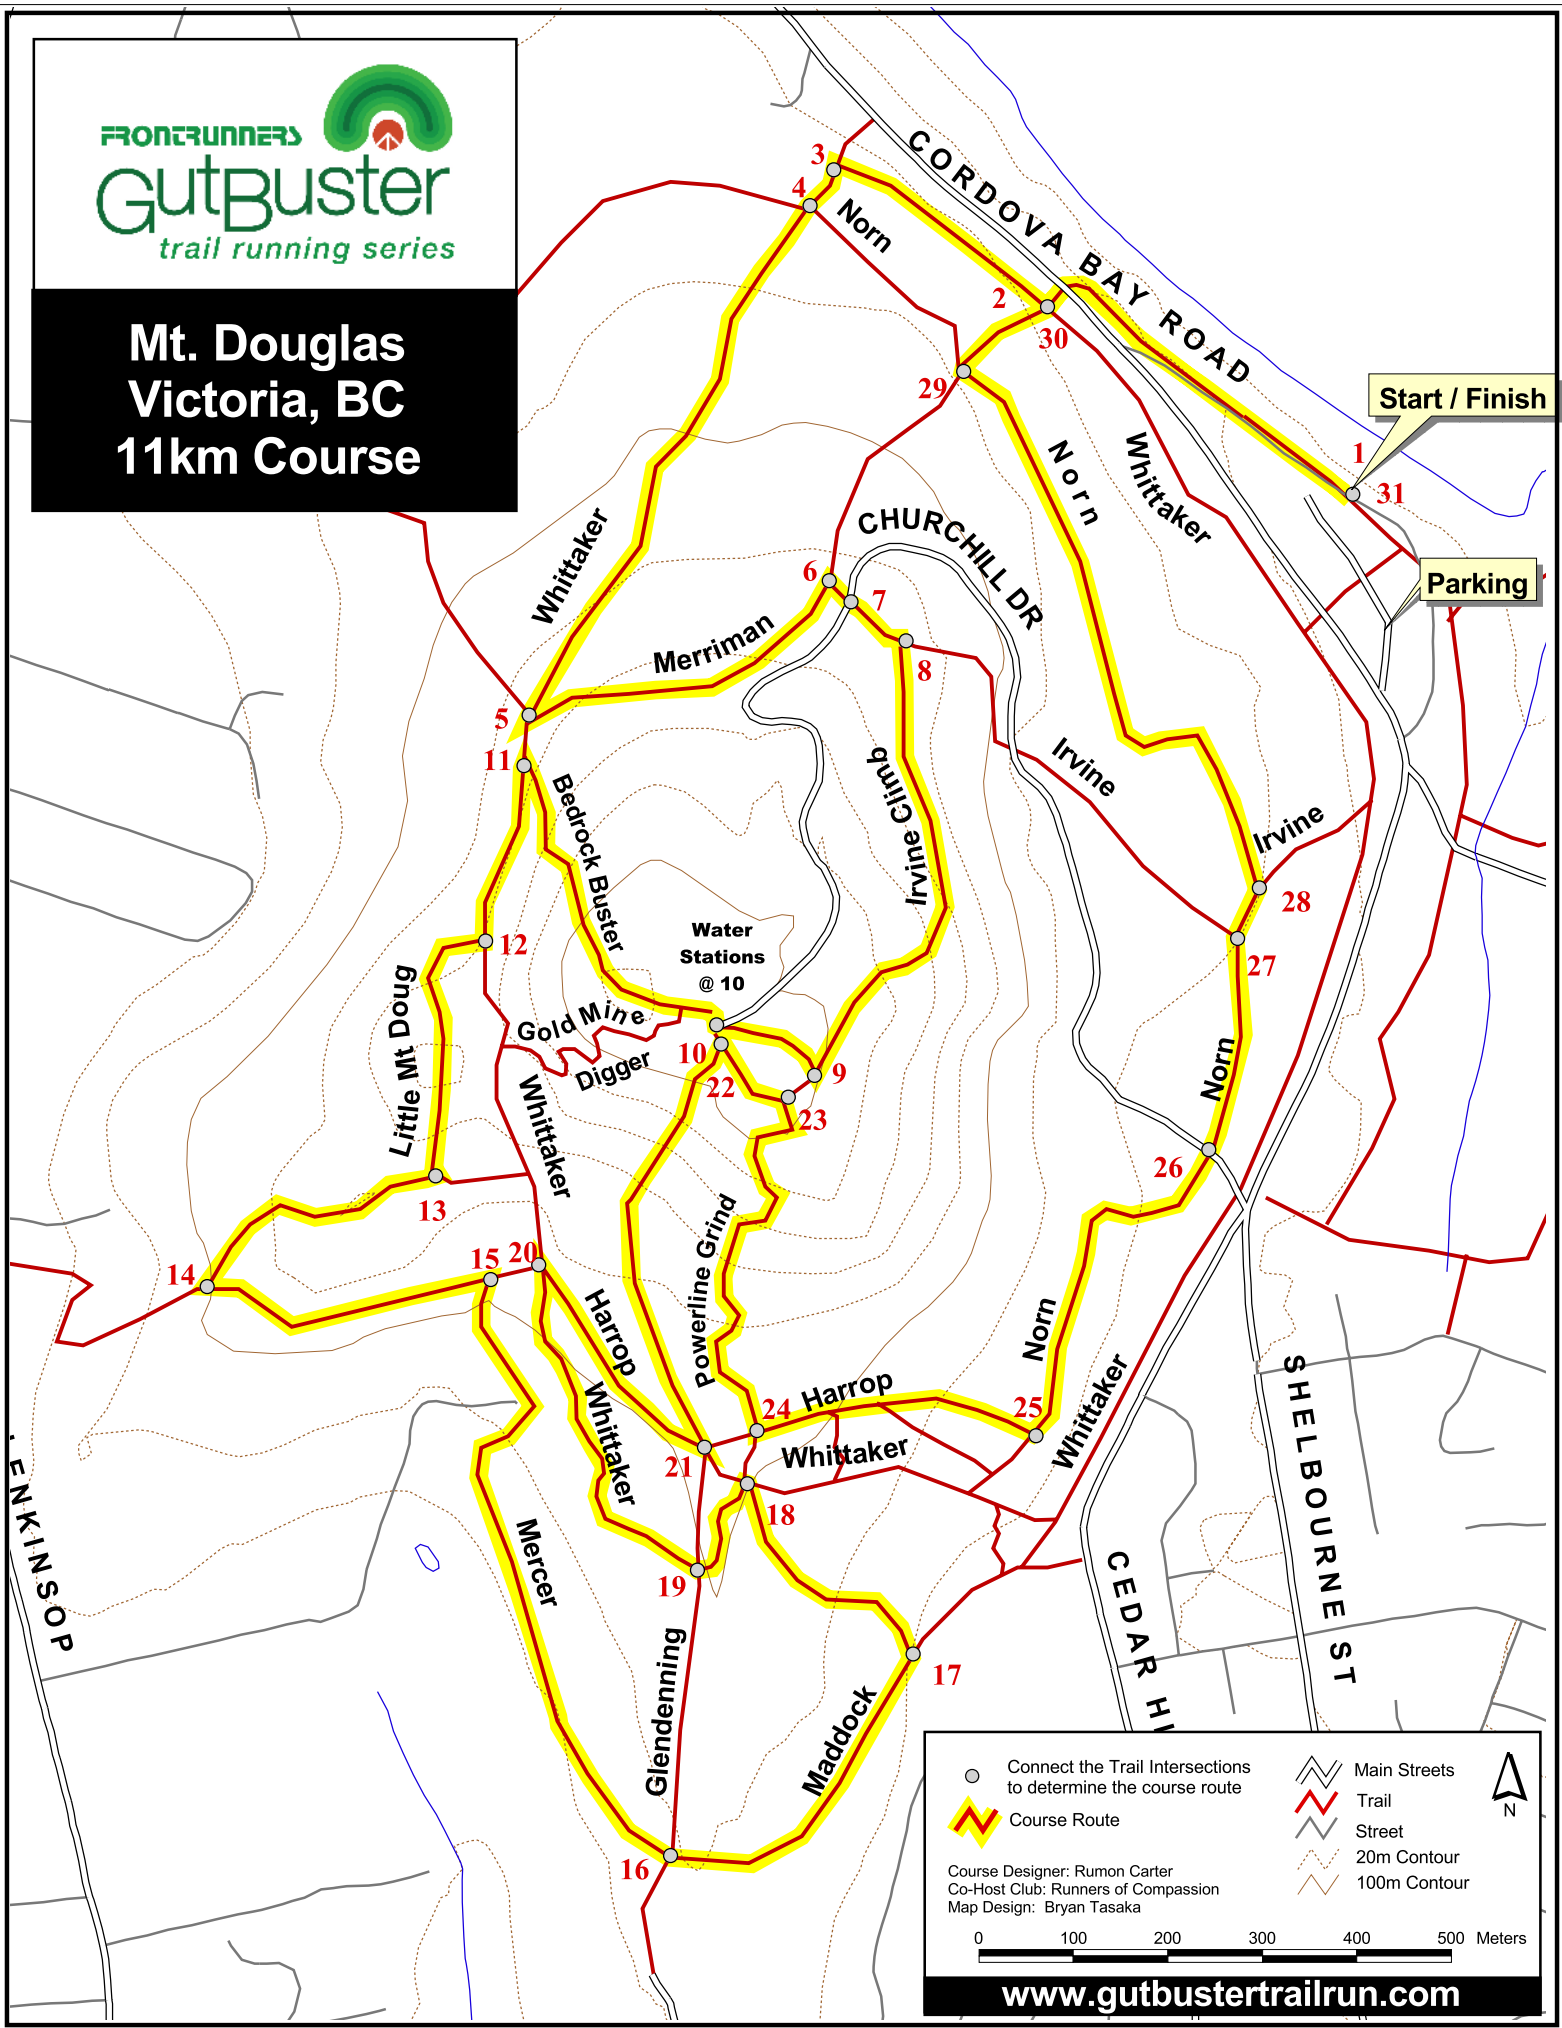

**Mt. Douglas  
 Victoria, BC  
 11km Course**

	Connect the Trail Intersections to determine the course route		Main Streets	
	Course Route		Trail	
			Street	
			20m Contour	
			100m Contour	

Course Designer: Rumon Carter  
 Co-Host Club: Runners of Compassion  
 Map Design: Bryan Tasaka

0 100 200 300 400 500 Meters

[www.gutbustertrailrun.com](http://www.gutbustertrailrun.com)